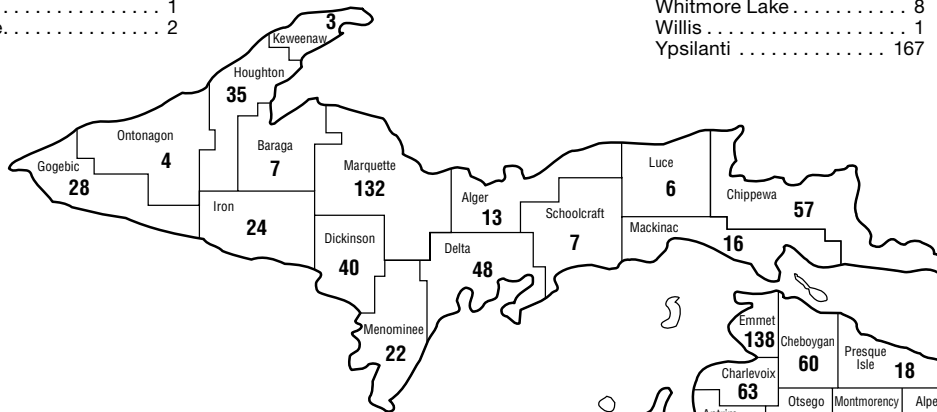

MONTMORENCY — 6

Atlanta	3
Hillman	2
Lewiston	1

MUSKEGON — 255

Allegan	1
Casnovia	1
Fruitport	3
Montague	4
Muskegon	193
Muskegon Heights	2
North Muskegon	11
Norton Shores	23
Ravenna	2
Spring Lake	1
Twin Lake	4
Whitehall	10

SAINT JOSEPH — 51

Centreville	15
Colon	1
Constantine	2
Mendon	4
Sturgis	17
Three Rivers	10
White Pigeon	2

SANILAC — 47

Applegate	2
Brown City	1
Croswell	1
Deckerville	3
Lexington	12
Marlette	6
Port Sanilac	3
Sandusky	19

VAN BUREN — 78

Bangor	2
Decatur	5
Hartford	2
Kalamazoo	1
Lawrence	1
Lawton	3
Mattawan	5
Paw Paw	40
South Haven	19

WASHTENAW — 1,829

Ann Arbor	1,483
Chelsea	41
Dexter	40
Hamburg Twp.	1
Manchester	11
Milan	4
Northville	4
Plymouth	9
Saline	52
South Lyon	5
Superior Township	3
Whitmore Lake	8
Willis	1
Ypsilanti	167

WEXFORD — 50

Cadillac	48
Harrietta	1
Manton	1

**ACTIVE LAWYER POPULATION
IN MICHIGAN COUNTIES**

TOTAL IN MICHIGAN	34,967
TOTAL OUTSIDE MICHIGAN	6,992
TOTAL ACTIVE MEMBERSHIP	41,959