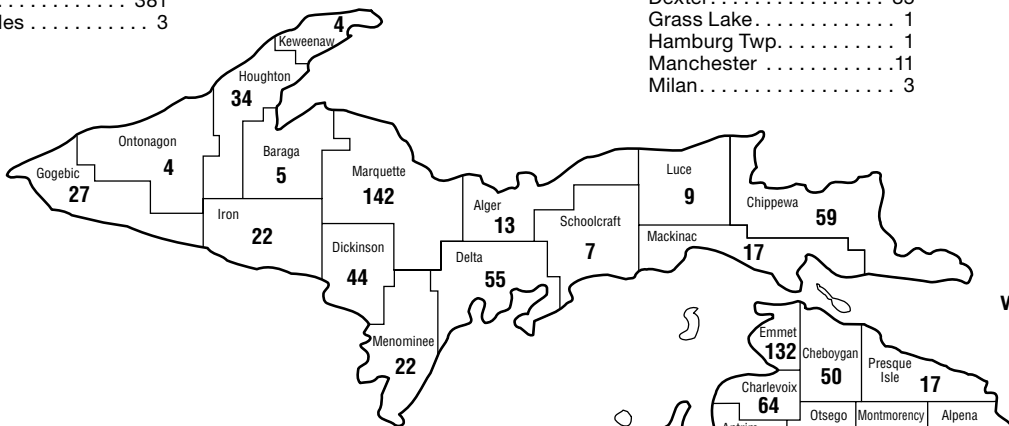

MONTCALM — 50
 Blanchard 1
 Carson City 1
 Crystal 1
 Edmore 3
 Greenville 20
 Howard City 4
 Lakeview 1
 Pierson 2
 Sheridan 1
 Stanton 14
 Trufant 1
 Vestaburg 1

MONTMORENCY — 7
 Atlanta 5
 Hillman 1
 Lewiston 1

Port Sanilac	4
Sandusky	19

SCHOOLCRAFT — 7

Manistique	7
------------	---

SHIAWASSEE — 84

Bancroft	1
Corunna	24
Durand	1
Henderson	1
Laingsburg	7
Ovid	3
Owosso	39
Perry	8

TUSCOLA — 47

Akron	1
Caro	30
Cass City	6
Clio	1
Millington	2
Reese	2
Silverwood	1
Unionville	1
Vassar	3

VAN BUREN — 86

Bangor	5
Decatur	5
Hartford	2
Kalamazoo	1
Lawrence	2
Lawton	4
Mattawan	9
Paw Paw	42
South Haven	16

WASHTENAW — 1,802

Ann Arbor	1,468
Chelsea	45
Dexter	35
Grass Lake	1
Hamburg Twp.	1
Manchester	11
Milan	3

WEXFORD — 51

Cadillac	48
Harrietta	1
Manton	2

**ACTIVE LAWYER POPULATION
IN MICHIGAN COUNTIES**

TOTAL IN MICHIGAN	35,085
TOTAL OUTSIDE MICHIGAN	6,648
TOTAL ACTIVE MEMBERSHIP	41,733