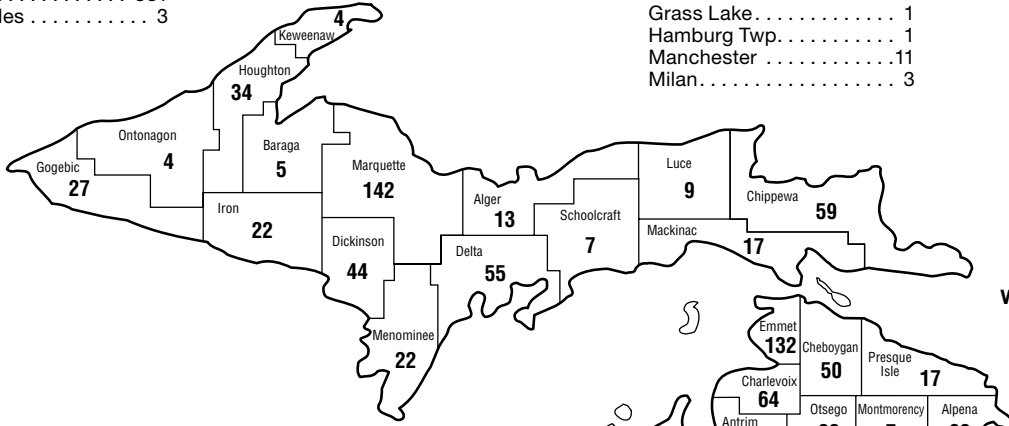

SAINT JOSEPH — 55

Centreville	16
Colon	1
Constantine	2
Mendon	5
Sturgis	18
Three Rivers	12
White Pigeon	1

SANILAC — 52

Applegate	2
Brown City	2
Carsonville	1
Croswell	1
Deckerville	3
Lexington	13
Marlette	7

Port Sanilac	4
Sandusky	19

SCHOOLCRAFT — 7

Manistique	7
------------	---

SHIAWASSEE — 84

Bancroft	1
Corunna	24
Durand	1
Henderson	1
Laingsburg	7
Ovid	3
Owosso	39
Perry	8

TUSCOLA — 47

Akron	1
Caro	30
Cass City	6
Clio	1
Millington	2
Reese	2
Silverwood	1
Unionville	1
Vassar	3

VAN BUREN — 86

Bangor	5
Decatur	5
Hartford	2
Kalamazoo	1
Lawrence	2
Lawton	4
Mattawan	9
Paw Paw	42
South Haven	16

WASHTENAW — 1,802

Ann Arbor	1,468
Chelsea	45
Dexter	35
Grass Lake	1
Hamburg Twp.	1
Manchester	11
Milan	3

WEXFORD — 51

Cadillac	48
Harrietta	1
Manton	2

**ACTIVE LAWYER POPULATION
IN MICHIGAN COUNTIES**

TOTAL IN MICHIGAN	35,085
TOTAL OUTSIDE MICHIGAN	6,648
TOTAL ACTIVE MEMBERSHIP	41,733