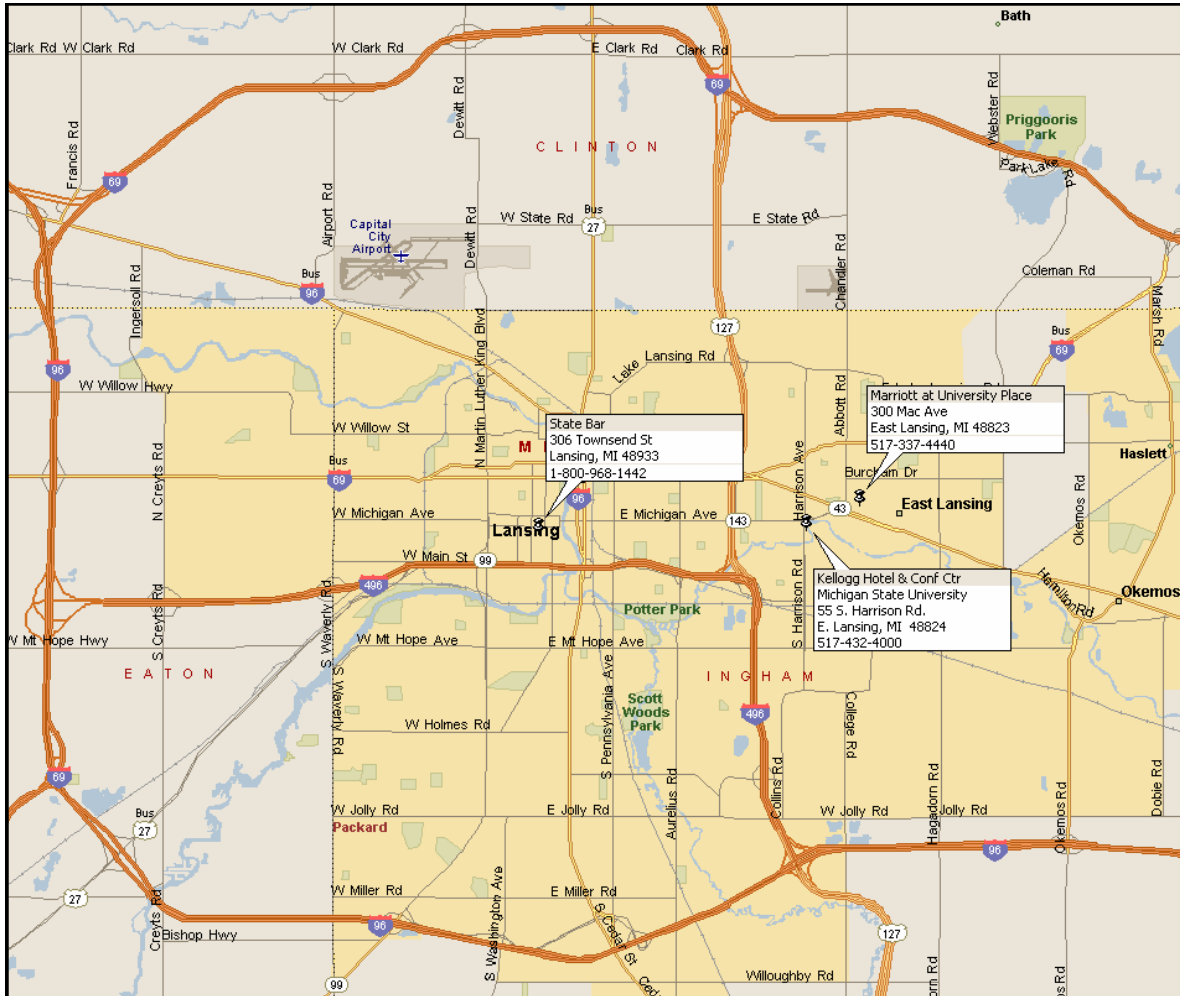

State Bar of Michigan

Directions to the Kellogg Center in East Lansing, MI:

- FROM ANN ARBOR** - I-23 North to I-96 West, to US-127 (exit 106) North (3.1 miles) to Trowbridge Road exit East (.5 miles) to Harrison Road; turn left North approximately 1 mile on the right (four traffic lights up).
- FROM CHARLOTTE** - North on I-69 to I-496 East; East (5 miles) to Trowbridge Road (exit 9) East (.5 miles) to Harrison Road; turn left North approximately 1 mile on the right (four traffic lights up).
- FROM JACKSON** - 127 North, to the Trowbridge Road (exit 9) East (.5 miles) to Harrison Road; turn left North approximately 1 mile on the right (four traffic lights up).
- FROM DETROIT** - I-96 West to US-127 (exit 106) North (3.1 miles) to Trowbridge Road exit East (.5 miles) to Harrison Road; turn left North approximately 1 mile on the right (four traffic lights up).
- FROM EATON RAPIDS** - M-99 to I-96 East (5.2 miles) to US-127 (exit 106) North (3.1 miles) to Trowbridge Road exit East (.5 miles) to Harrison Road; turn left North approximately 1 mile on the right (4 traffic lights up).
- FROM FLINT** - West on I-69 to US-127 (exit 89) South (5.5 miles) to Trowbridge Road exit East (.5 miles) to Harrison Road; turn left North approximately 1 mile on the right (four traffic lights up).
- FROM GRAND RAPIDS** - East on I-96 to I-496 (exit 95) East (9.7 miles) to Trowbridge Road (exit 9) East (.5 miles) to Harrison Road; turn left North approximately 1 mile on the right (four traffic lights up).
- FROM KALAMAZOO** - I-94 East to I-69 North, to I-496 East; East (5 miles) to Trowbridge Road (exit 9) East (.5 miles) to Harrison Road; turn left North approximately 1 mile on the right (four traffic lights up).
- FROM ST. JOHNS** - South on US-27 to US-127 South (8.5 miles) to Trowbridge Road exit East (.5 miles) to Harrison Road; turn left North approximately 1 mile on the right (four traffic lights up).