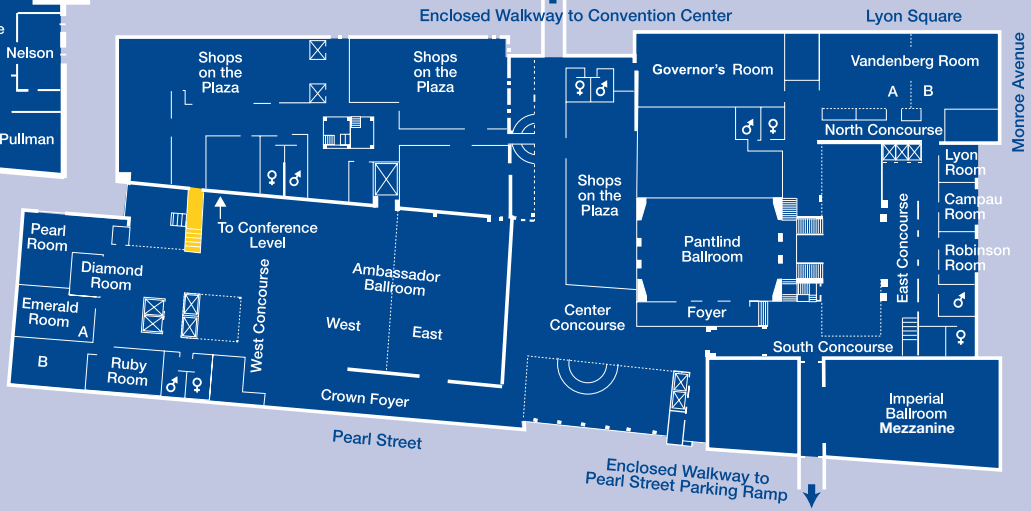

Amway Grand Plaza Hotel

- Tower Elevators to:**
- The Fitness Club (4th Floor)
 - Tower Club (25th Floor)
 - Cygnus Lounge and Restaurant (27th and 28th Floor)
 - Pinnacle Room (Take to 28th Floor)

Hotel Lobby Level

De Vos Place