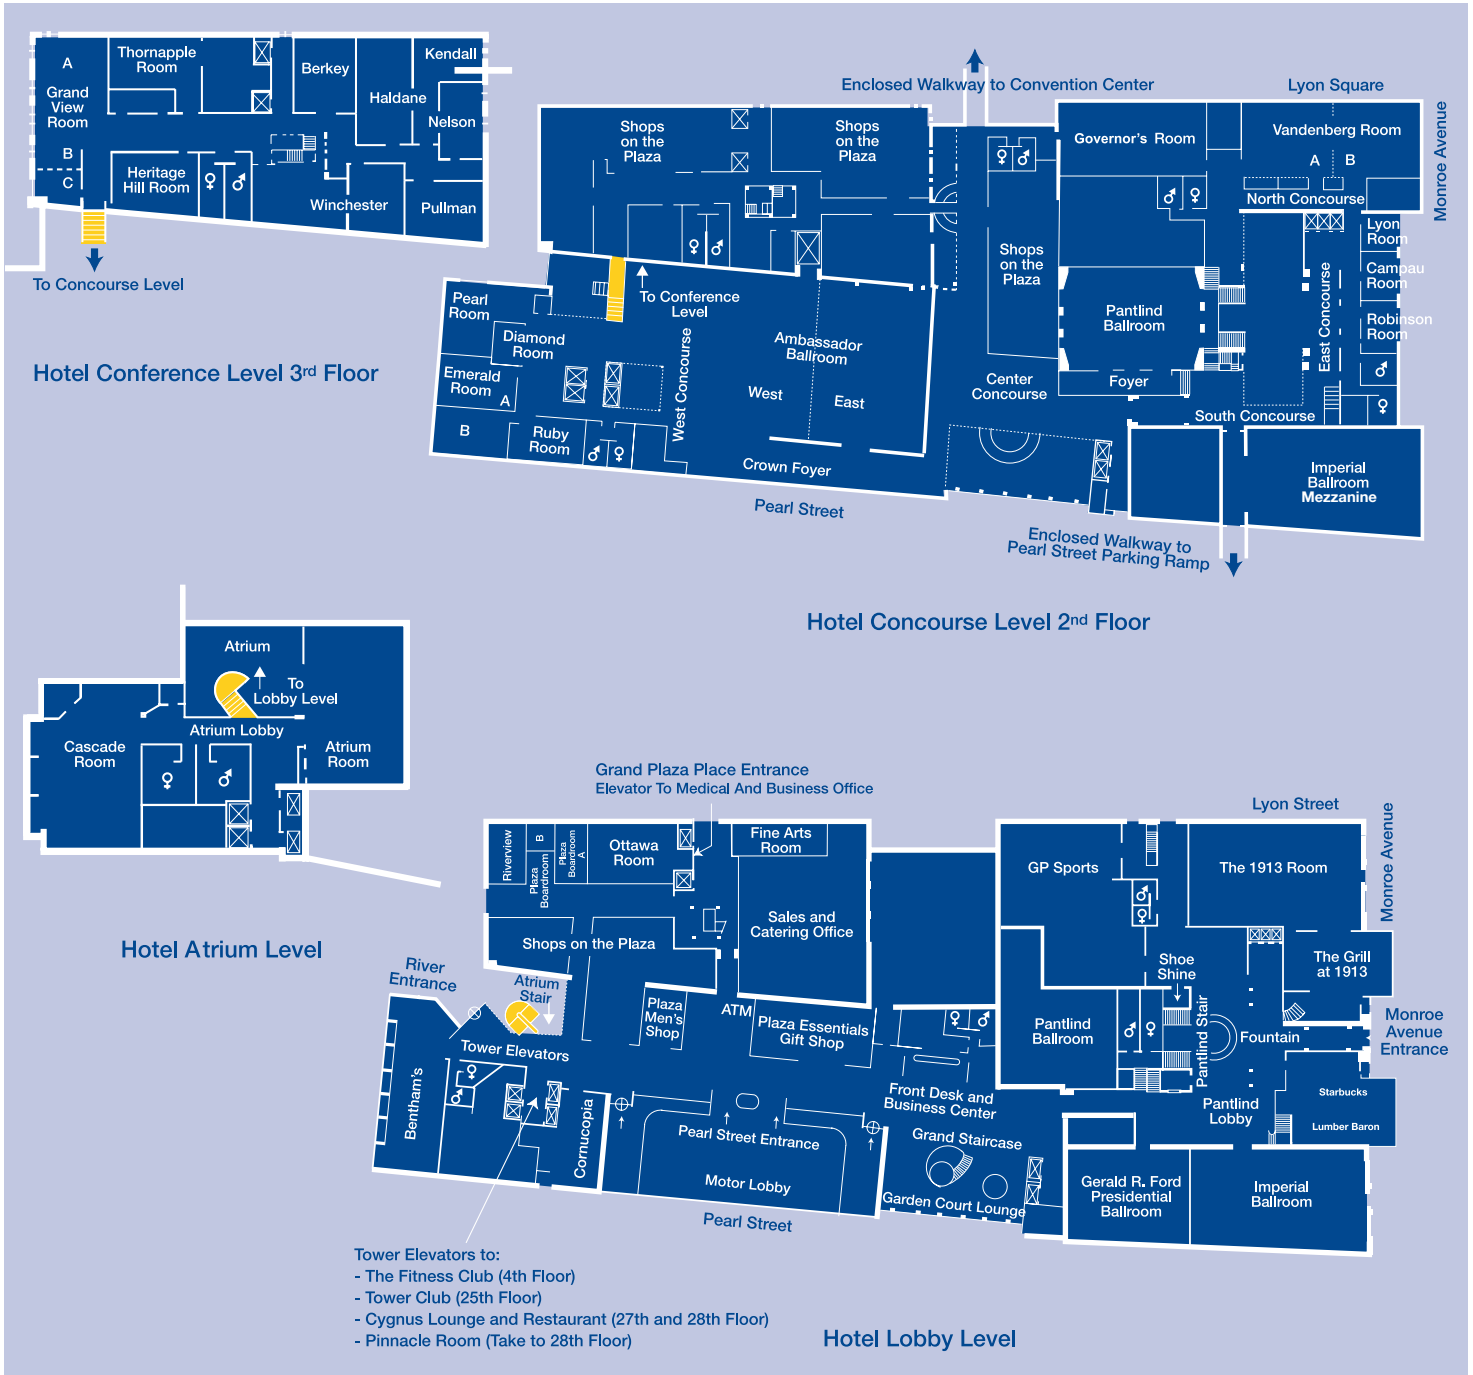

Amway Grand Plaza Hotel

- Tower Elevators to:**
- The Fitness Club (4th Floor)
 - Tower Club (25th Floor)
 - Cygnus Lounge and Restaurant (27th and 28th Floor)
 - Pinnacle Room (Take to 28th Floor)

Hotel Lobby Level

De Vos Place