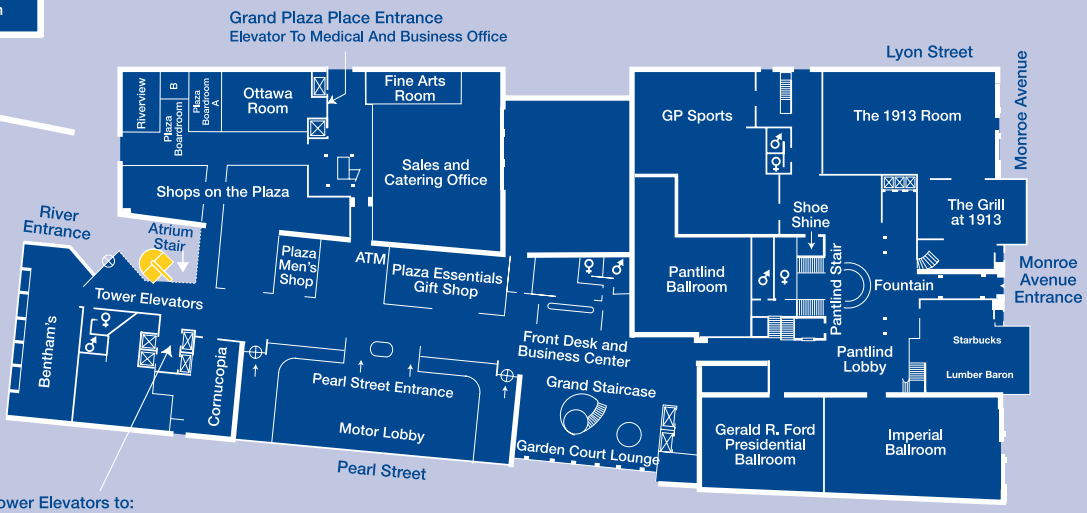

Amway Grand Plaza Hotel

- Tower Elevators to:**
- The Fitness Club (4th Floor)
 - Tower Club (25th Floor)
 - Cygnus Lounge and Restaurant (27th and 28th Floor)
 - Pinnacle Room (Take to 28th Floor)

Hotel Lobby Level

De Vos Place