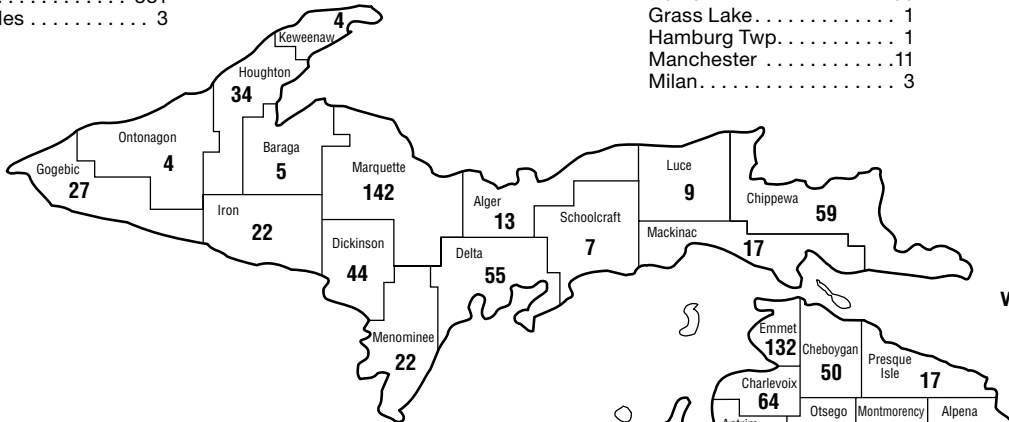

**VAN BUREN — 86**

Bangor	5
Decatur	5
Hartford	2
Kalamazoo	1
Lawrence	2
Lawton	4
Mattawan	9
Paw Paw	42
South Haven	16

**WASHTENAW — 1,802**

Ann Arbor	1,468
Chelsea	45
Dexter	35
Grass Lake	1
Hamburg Twp.	1
Manchester	11
Milan	3

**WEXFORD — 51**

Cadillac	48
Harrietta	1
Manton	2

**ACTIVE LAWYER POPULATION  
IN MICHIGAN COUNTIES**

<b>TOTAL IN MICHIGAN</b>	<b>35,085</b>
<b>TOTAL OUTSIDE MICHIGAN</b>	<b>6,648</b>
<b>TOTAL ACTIVE MEMBERSHIP</b>	<b>41,733</b>